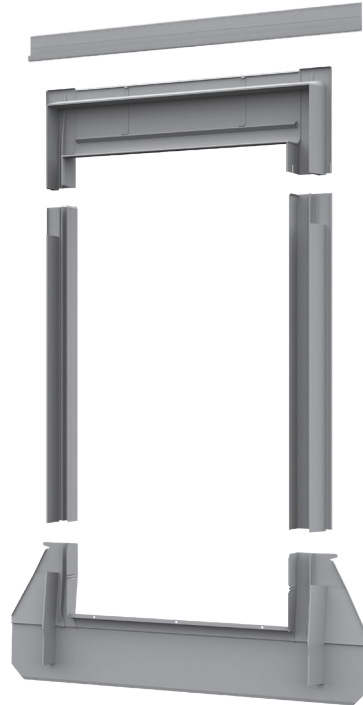

INTERLOCKING FLAT TILE FLASHING

KFT

16-50mm

APPLICABLE

- In roof pitch range of 15-90°
- Interlocking flat tiles height 16-50 mm

FEATURES

- Perfect watertightness
- Easy installation
- Weather and UV ray resistant
- Lead free
- Foam tiling gasket
- Flat bottom part to ensure a perfect seal to interlocking flat tile
- Free of charge drainage gutter

MATERIAL

- Aluminium
- Powder coated grey, RAL7043

AVAILABLE SIZES [cm]

														
C2A	C4A	C6A	F4A	F6A	M4A	M6A	M8A	M10A	P6A	P8A	S6A	S8A	U4A	U8A
55x78	55x98	55x118	66x98	66x118	78x98	78x118	78x140	78x160	94x118	94x140	114x118	114x140	134x98	134x140